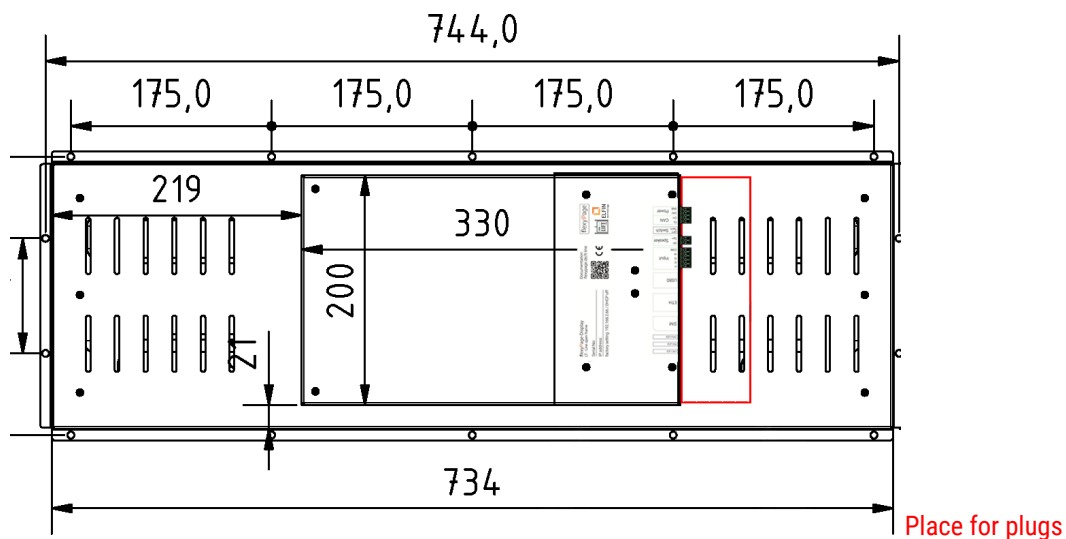

# Dimensions flexyPage display

\*Cutout

Order No.: fel4B-02A-290A subject to modifications	Title Mechanical Drawing LT-Line 29 2019 24V open frame		
	Drawing No.: fel4B-02A-290A_MD_V1.0		
Tolerances +/- 0,1 mm	Scale:	Date: 2020-04-29	Drawn by: JHell