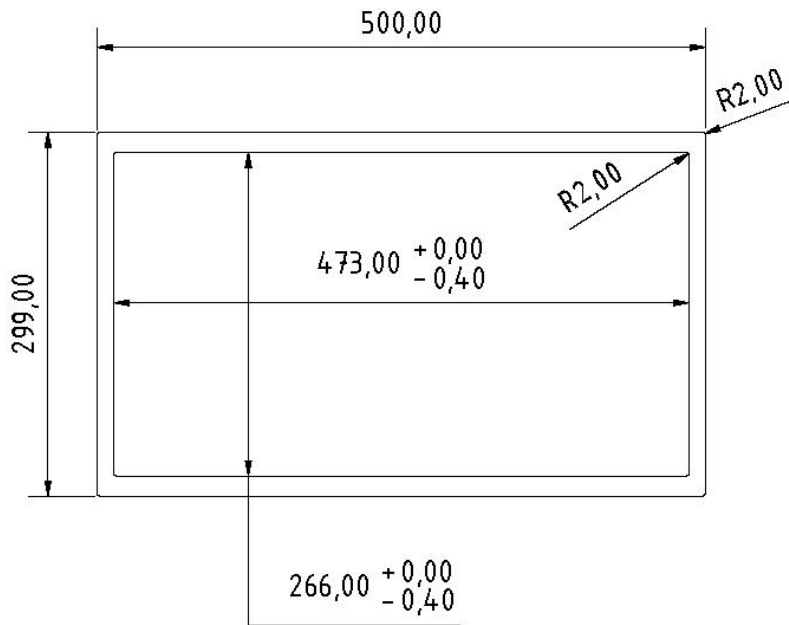

Accessory parts - VSG safety glass panel + acrylic glass panel for 2 mm front panel

VSG safety glass 6 mm for 2 mm front panel

Acrylic glass 4 mm front panel

Order No.:	Title Cutout for cover glass LT-Line 29 open frame		
subject to modifications	Drawing No.: fel4B-02A-290A_cutout_V1.0		
Tolerances +/- 0,1 mm	Scale:	Date: 2020-04-29	Drawn by: JHell