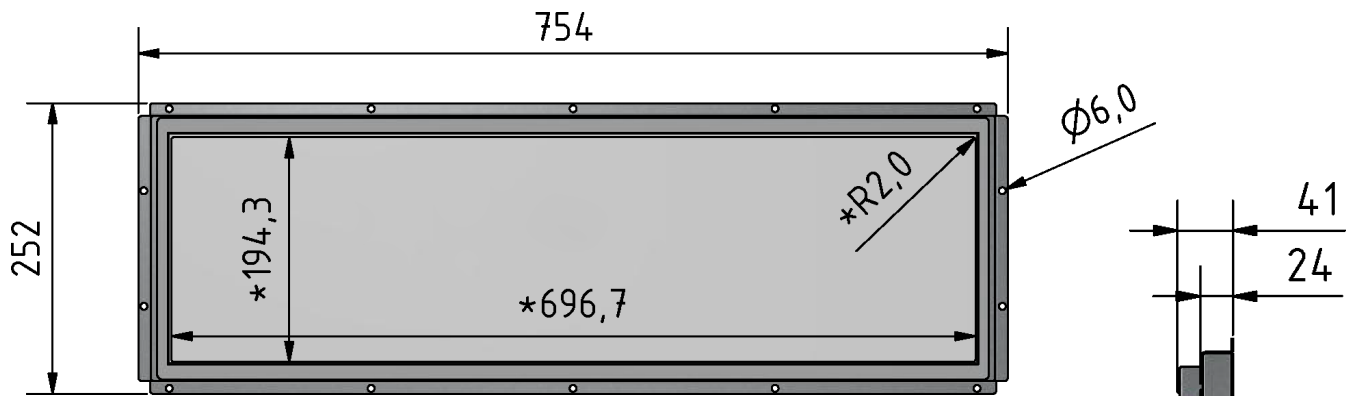

# Dimensions flexyPage display

\*Cutout

Order No.: fel4B-02A-290A subject to modifications	Title Mechanical Drawing LT-Line 29 2019 24V open frame		
	Drawing No.: fel4B-02A-290A_MD_V1.0		
Tolerances +/- 0,1 mm	Scale:	Date: 2020-04-29	Drawn by: JHell