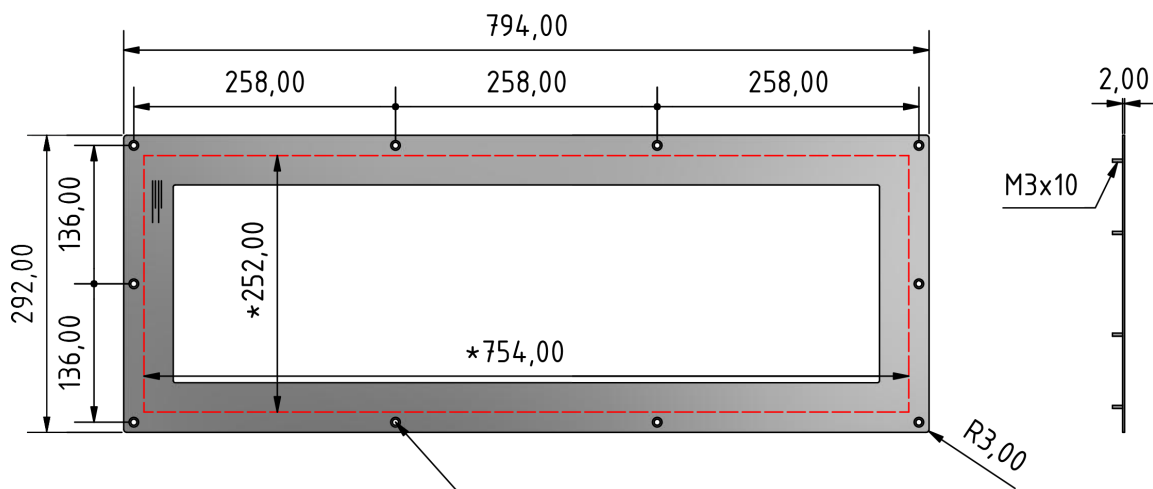

Stainless steel frame with countersunk holes M4

*external dimensions display / monitor   Countersunk holes M4