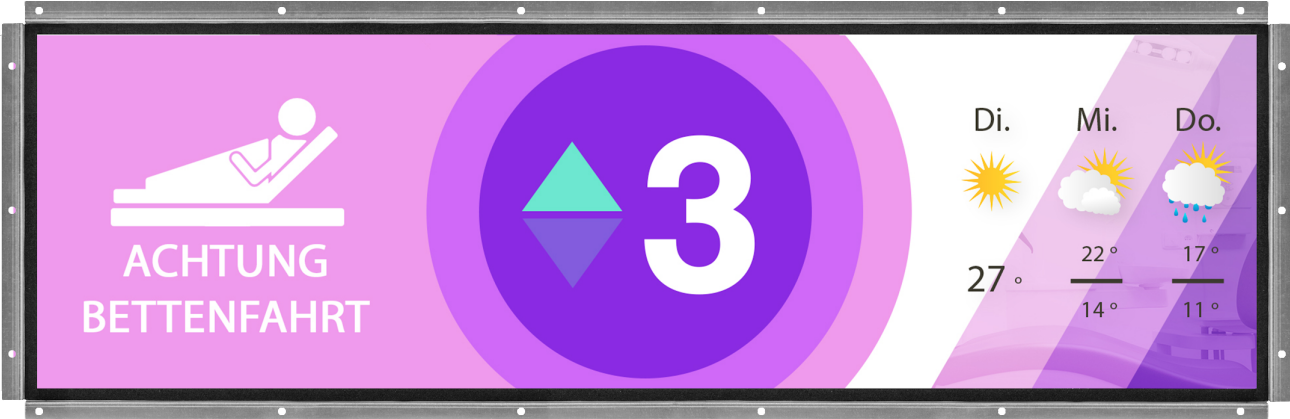

# LT-Line 29 (73 cm)

Model: 2019 24V

Mechanical Drawings