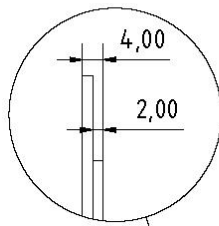

Order No.:	Title Cutout for cover glass LT-Line 29 open frame		
subject to modifications	Drawing No.: fel4B-02A-290A_cutout_V1.0		
Tolerances +/- 0,1 mm	Scale:	Date: 2020-04-29	Drawn by: JHell