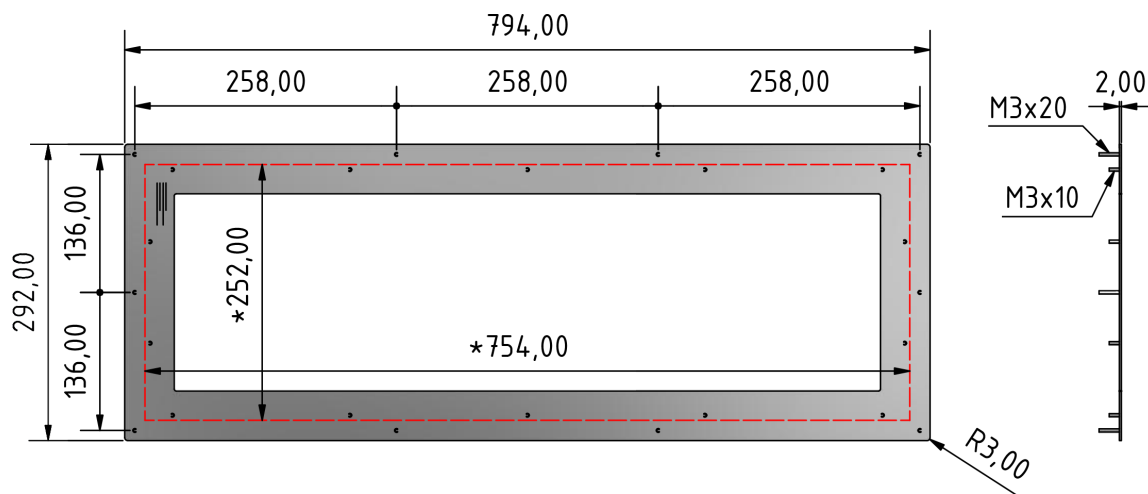

# Dimensions flexyPage display

\*Cutout

Order No.: fel4B-02A-290A subject to modifications	Title Mechanical Drawing LT-Line 29 2019 24V open frame		
	Drawing No.: fel4B-02A-290A_MD_V1.0		
Tolerances +/- 0,1 mm	Scale:	Date: 2020-04-29	Drawn by: JHell

### Stainless steel frame with welding studs M3 x 20 mm

\*external dimensions display / monitor