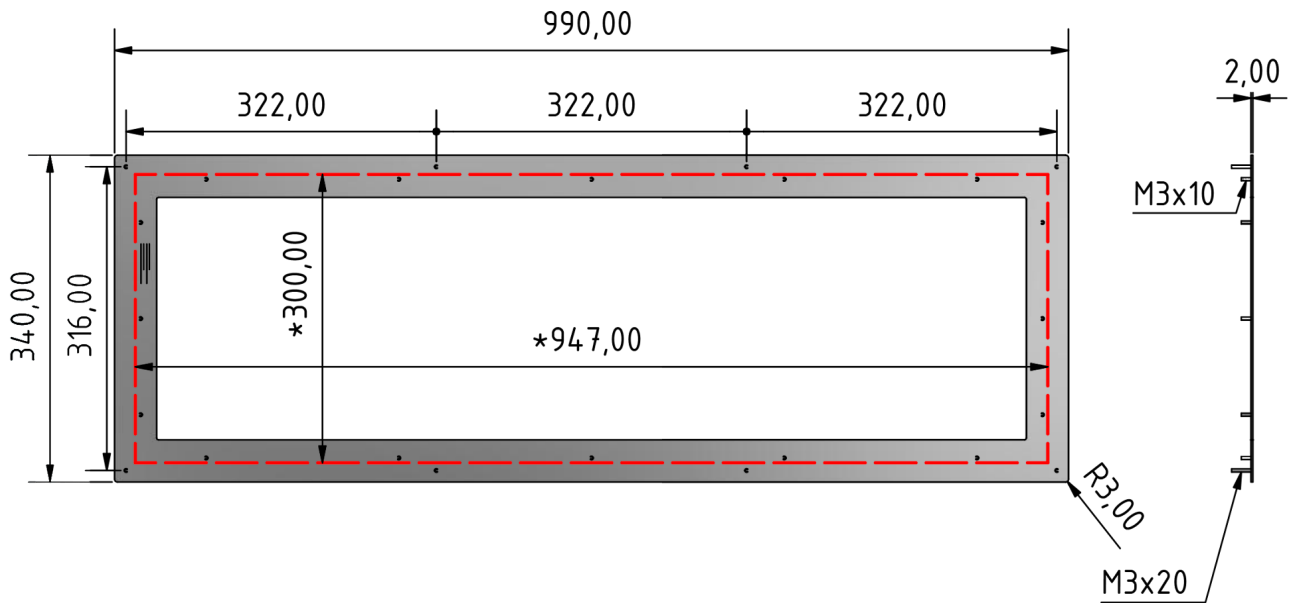

Order No.	Description
zbs1A-02A-380A-SPE	acrylic glass LT-Line 38 (60,9 cm) anti-glare
zbs1A-02A-380A-SGE	VSG safety glass LT-Line 38 (60,9 cm) anti-glare

Order No.: zbs1A-02A-380A-...	Title cover glass for LT-Line 38 open frame		
subject to modifications	Drawing No.: fel4B-02A-380A_cover_glass_V1.0		
Tolerances +/- 0,1 mm	Scale:	Date: 2019-07-08	Drawn by: VSch

# Accessory parts - dimensions stainless steel frame for flexyPage display

stainless steel frame with welding studs M3 x 20 mm

\*external dimensions display / monitor