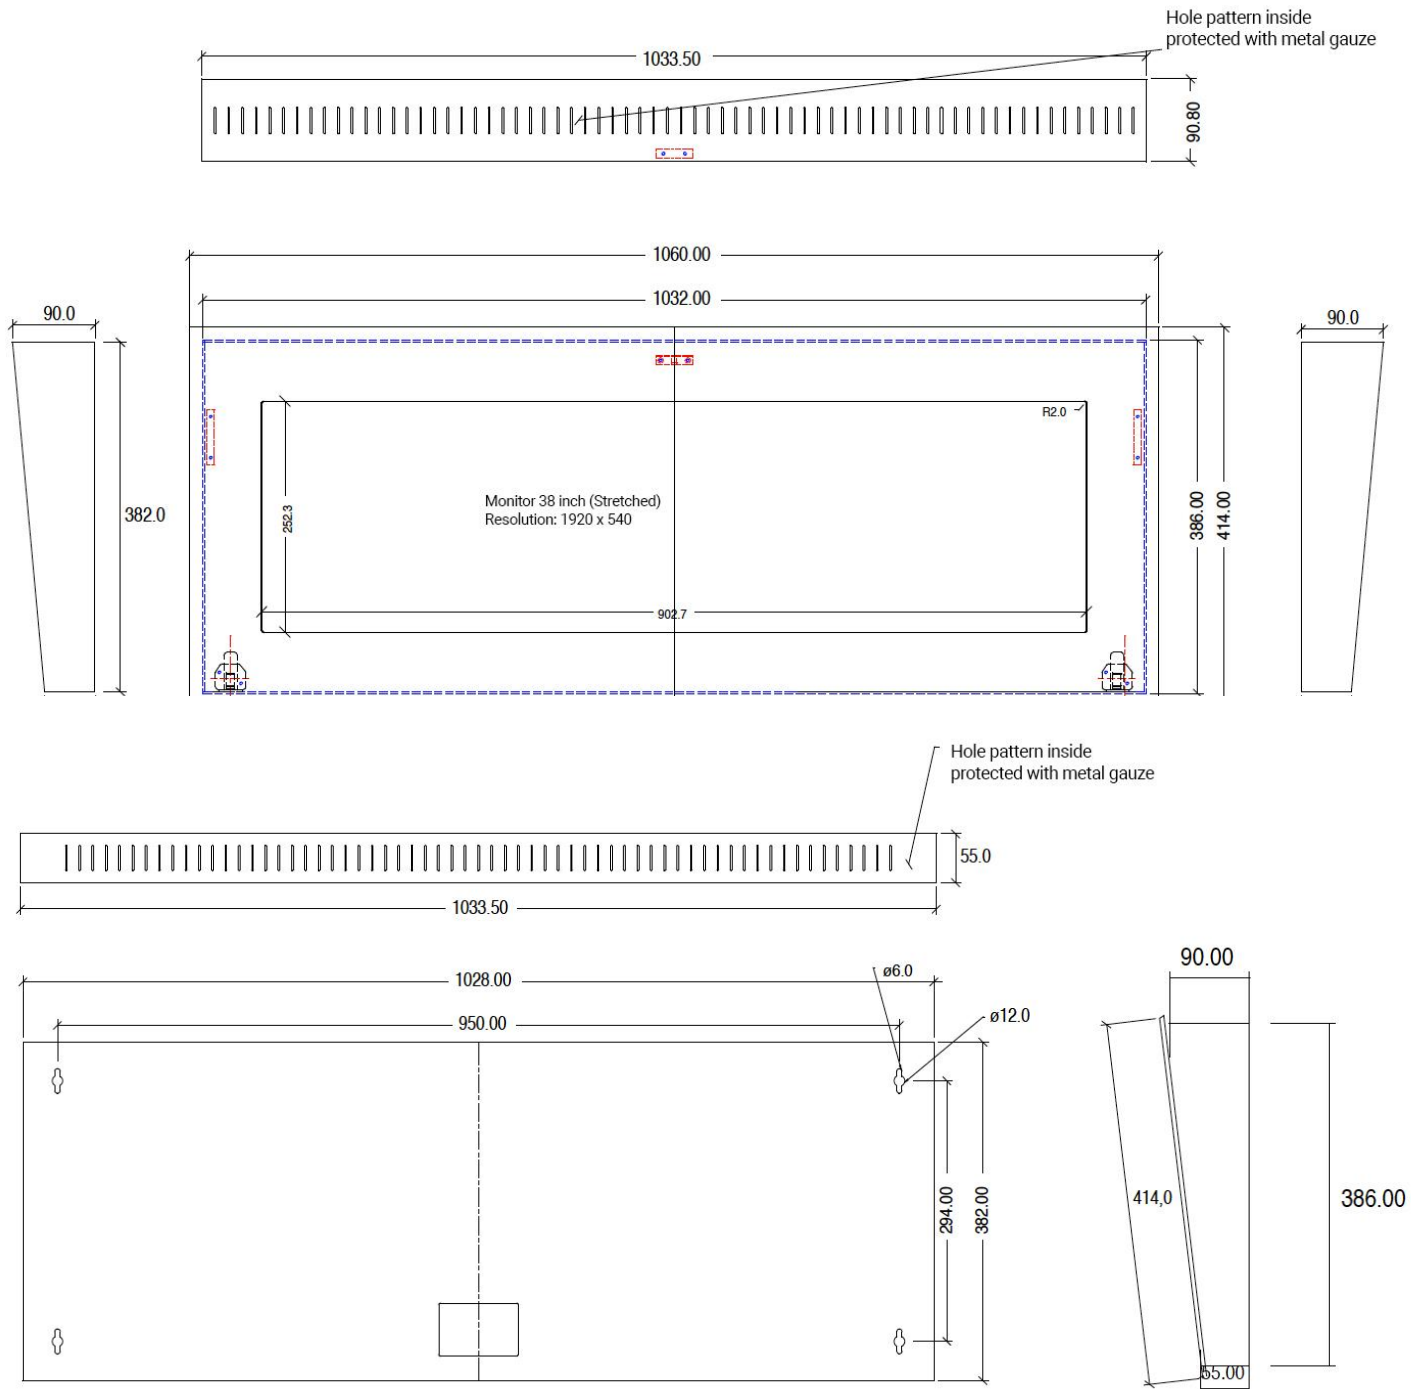

# Accessory parts - dimensions stainless steel frame for flexyPage display

stainless steel frame with welding studs M3 x 20 mm

\*external dimensions display / monitor

## stainless steel frame with countersunk holes M4

\*external dimensions display / monitor

countersunk holes M4

<b>Order No.:</b> welding studs: zbs1A-02A-380A-FEB countersunk holes: zbs1A-02A-380A-FES  subject to modifications	<b>Title</b> stainless steel frame for LT-Line 38 open frame		
	Drawing No.: fel4B-02A-380A_stainless-steel-frame_V1.0		
Tolerances +/- 0,1 mm	Scale:	Date: 2019-07-08	Drawn by: VSch

# Accessory parts - Wall Mount Housing

Side parts with back wall welded and ground

Order No.: zbs1A-02A-380A-GWMS-15	Title Housing for wall mounting LT-Line 38 inclined		
subject to modifications	Drawing No.: zbs1A-02A-380A-GWMS-15_V1.0		
Tolerances +/- 0,1 mm	Scale:	Date: 2019-07-08	Drawn by: VSch