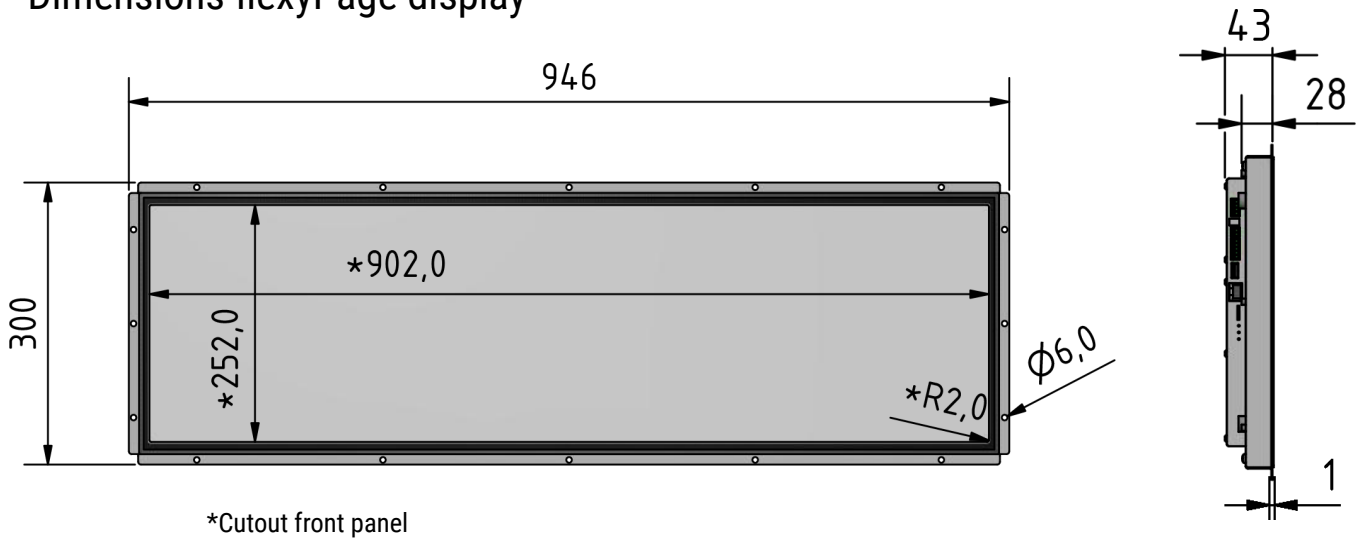

# Dimensions flexyPage display

Order No.: fel4B-02A-380A	Title Mechanical drawing LT-Line 38 2019 24V open frame		
subject to modifications	Drawing No.: fel4B-02A-380A_MD_V1.0		
Tolerances +/- 0,1 mm	Scale:	Date: 2019-07-08	Drawn by: VSch