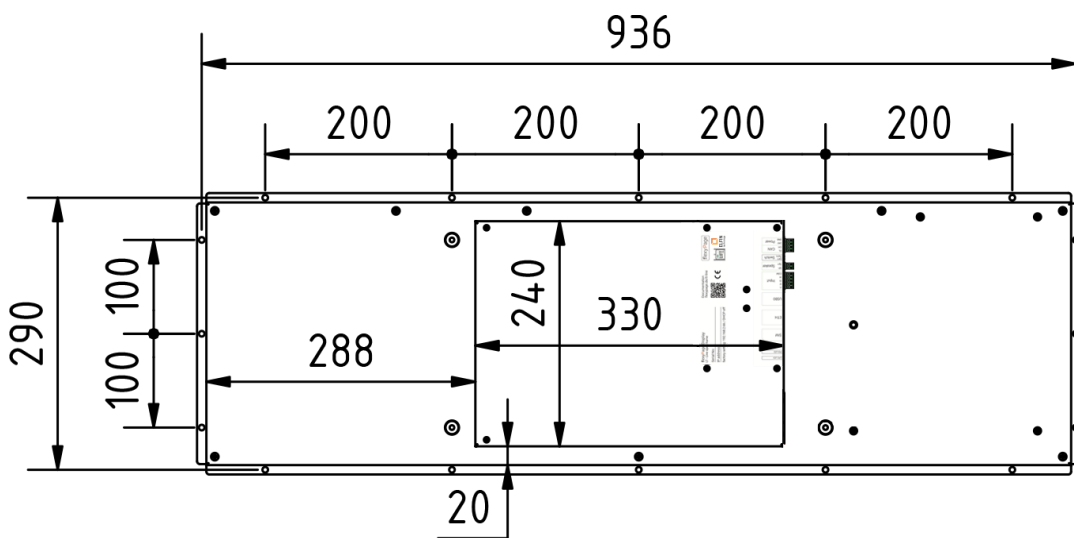

# Dimensions flexyPage display

Order No.: fel4B-02A-380A	Title Mechanical drawing LT-Line 38 2019 24V open frame		
subject to modifications	Drawing No.: fel4B-02A-380A_MD_V1.0		
Tolerances +/- 0,1 mm	Scale:	Date: 2019-07-08	Drawn by: VSch