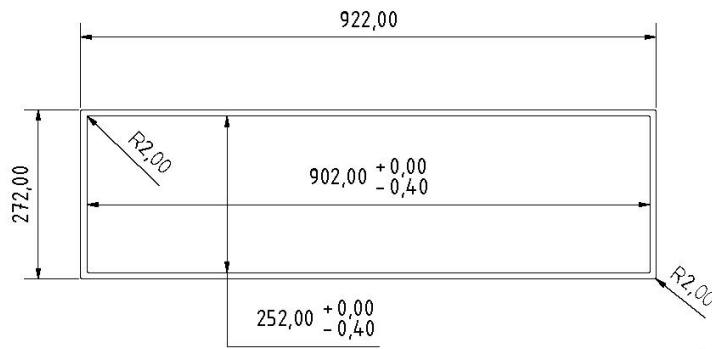

Accessory parts - VSG safety glass panel + acrylic glass panel for 2 mm front panel

VSG safety glass
6 mm for 2 mm front panel

Acrylic glass
4 mm for 2 mm front panel

To protect the flexyPage displays we provide different glass panels:

Order No.	Description
zbs1A-02A-380A-SPE	acrylic glass LT-Line 38 (60,9 cm) anti-glare
zbs1A-02A-380A-SGE	VSG safety glass LT-Line 38 (60,9 cm) anti-glare

Order No.: zbs1A-02A-380A-...	Title cover glass for LT-Line 38 open frame		
subject to modifications	Drawing No.: fel4B-02A-380A_cover_glass_V1.0		
Tolerances +/- 0,1 mm	Scale:	Date: 2019-07-08	Drawn by: VSch