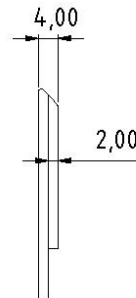

To protect the flexyPage displays we provide different glass panels:

Order No.	Description
zbs1A-02A-380A-SPE	acrylic glass LT-Line 38 (60,9 cm) anti-glare
zbs1A-02A-380A-SGE	VSG safety glass LT-Line 38 (60,9 cm) anti-glare

Order No.: zbs1A-02A-380A-...	Title cover glass for LT-Line 38 open frame		
subject to modifications	Drawing No.: fel4B-02A-380A_cover_glass_V1.0		
Tolerances +/- 0,1 mm	Scale:	Date: 2019-07-08	Drawn by: VSch