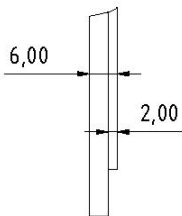

To protect the flexyPage displays we provide different glass panels:

Order No.	Description
zbs1A-02A-380A-SPE	acrylic glass LT-Line 38 (60,9 cm) anti-glare
zbs1A-02A-380A-SGE	VSG safety glass LT-Line 38 (60,9 cm) anti-glare

Order No.: zbs1A-02A-380A-...	Title cover glass for LT-Line 38 open frame		
subject to modifications	Drawing No.: fel4B-02A-380A_cover_glass_V1.0		
Tolerances +/- 0,1 mm	Scale:	Date: 2019-07-08	Drawn by: VSch