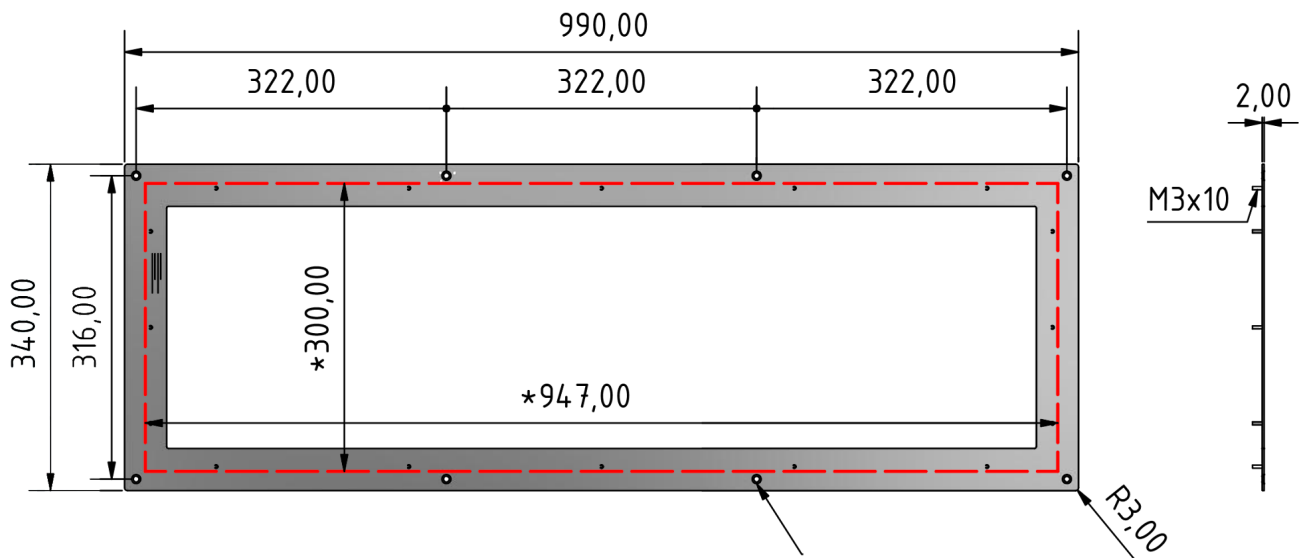

stainless steel frame with countersunk holes M4

*external dimensions display / monitor

countersunk holes M4

Order No.: welding studs: zbs1A-02A-380A-FEB countersunk holes: zbs1A-02A-380A-FES subject to modifications	Title stainless steel frame for LT-Line 38 open frame		
	Drawing No.: fel4B-02A-380A_stainless-steel-frame_V1.0		
Tolerances +/- 0,1 mm	Scale:	Date: 2019-07-08	Drawn by: VSch